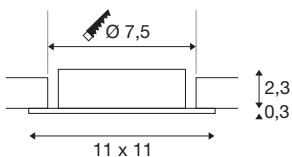

NEW TRIA® 75 XL

ceiling installation ring, L: 11 W: 11 H: 2.6 cm, black

Discover the new generation of our NEW TRIA® series and configure an individual lighting experience. A modular element is the mounting ring, which is available as a pivoting and rotating or all-round protected IP 65 version. In the colours black, white, rose gold or brushed aluminium, it blends harmoniously into any room ambience. For easy assembly, the mounting ring, specially designed for a hole diameter of 75mm, is supplied with clip and leaf springs.

TECHNICAL DATA

| | |
|-----------------------|----------|
| Item no. | 1007635 |
| IP Code | IP20 |
| Assembly | Recessed |
| Assembly details | Ceiling |
| Color | black |
| Length | 11 cm |
| Width | 11 cm |
| Height | 2.6 cm |
| Net weight | 0.11 kg |
| Gross weight | 0.118 kg |
| Shape of cut-out | round |
| Installation diameter | 7.5 cm |
| BIG WHITE Page | 126 |