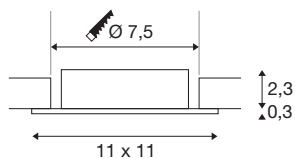

NEW TRIA® 75 XL

ceiling installation ring, L: 11 W: 11 H: 2.6 cm, aluminium

Discover the new generation of our NEW TRIA® series and configure an individual lighting experience. A modular element is the mounting ring, which is available as a pivoting and rotating or all-round protected IP 65 version. In the colours black, white, rose gold or brushed aluminium, it blends harmoniously into any room ambience. For easy assembly, the mounting ring, specially designed for a hole diameter of 75mm, is supplied with clip and leaf springs.

TECHNICAL DATA

Item no.	1007636
IP Code	IP20
Assembly	Recessed
Assembly details	Ceiling
Color	aluminium
Length	11 cm
Width	11 cm
Height	2.6 cm
Net weight	0.11 kg
Gross weight	0.118 kg
Shape of cut-out	round
Installation diameter	7.5 cm
BIG WHITE Page	126