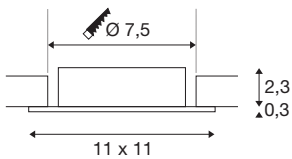

## NEW TRIA® 75 XL

ceiling installation ring, L: 11 W: 11 H: 2.6 cm, rose gold

Discover the new generation of our NEW TRIA® series and configure an individual lighting experience. A modular element is the mounting ring, which is available as a pivoting and rotating or all-round protected IP 65 version. In the colours black, white, rose gold or brushed aluminium, it blends harmoniously into any room ambience. For easy assembly, the mounting ring, specially designed for a hole diameter of 75mm, is supplied with clip and leaf springs.

## TECHNICAL DATA

Item no.	1007637
IP Code	IP20
Assembly	Recessed
Assembly details	Ceiling
Color	gold
Length	11 cm
Width	11 cm
Height	2.6 cm
Net weight	0.11 kg
Gross weight	0.118 kg
Shape of cut-out	round
Installation diameter	7.5 cm
BIG WHITE Page	126