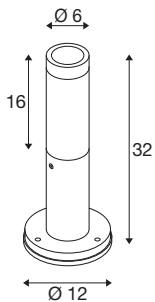

## S-TUBE 32

free-standing lamp, GU10, 10W, black

The new S-TUBE wall-mounted light captivates with its modern and elegant design. This outdoor light with its IP65 protection rating, GU10 base for replaceable LED lamps and tiltable and pivoting spotlight offers everything you need for flexible light management. The S-TUBE is also quick and easy to install thanks to its open cable end.

## TECHNICAL DATA

Item no.	1007651
Socket	GU10
Number of sockets	1
IP Code	IP65
Impact resistance class	IK 06
Assembly details	Ground
Primary nominal voltage	220-240V ~50/60Hz
Safety class	I
Wattage	10 W
Minimum ambient temperature	-20 °C
Maximum ambient temperature	40 °C
Color	black
Height	32 cm
Diameter	6 cm
Net weight	0.85 kg
Gross weight	0.909 kg
BIG WHITE Page	603