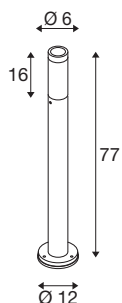

S-TUBE 75

free-standing lamp, GU10, 10W, black

The new S-TUBE wall-mounted light captivates with its modern and elegant design. This outdoor light with its IP65 protection rating, GU10 base for replaceable LED lamps and tiltable and pivoting spotlight offers everything you need for flexible light management. The S-TUBE is also quick and easy to install thanks to its open cable end.

TECHNICAL DATA

Item no.	1007652
Socket	GU10
Number of sockets	1
IP Code	IP65
Impact resistance class	IK 06
Assembly details	Ground
Primary nominal voltage	220-240V ~50/60Hz
Safety class	I
Wattage	10 W
Minimum ambient temperature	-20 °C
Maximum ambient temperature	40 °C
Color	black
Height	77 cm
Diameter	6 cm
Net weight	1.41 kg
Gross weight	1.509 kg
BIG WHITE Page	603