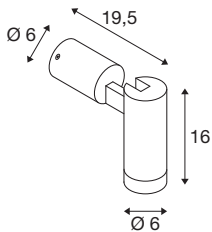

S-TUBE

wall-mounted light, round, GU10, 1x max. 10 W, black

The new S-TUBE wall-mounted light captivates with its modern and elegant design. This outdoor light with its IP65 protection rating, GU10 base for replaceable LED lamps and tiltable and pivoting spotlight offers everything you need for flexible light management. The S-TUBE is also quick and easy to install thanks to its open cable end.

TECHNICAL DATA

Item no.	1007653
Socket	GU10
Number of sockets	1
IP Code	IP65
Impact resistance class	IK 06
Impact resistance	0.2 Joule
Assembly	Surface
Assembly details	Ceiling, Wall
Primary nominal voltage	220-240V ~50/60Hz
Safety class	I
Wattage	10 W
Minimum ambient temperature	-20 °C
Maximum ambient temperature	40 °C
Color	black
Height	16 cm
Depth	19.5 cm
Diameter	6 cm
Net weight	0.72 kg
Gross weight	0.77 kg
BIG WHITE Page	805