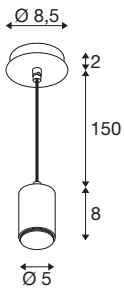

TECHNICAL DATA

| | |
|-------------------------|-------------------|
| Item no. | 1007658 |
| Socket | E27 |
| Lamp | LED E27 |
| Number of sockets | 1 |
| Lamps included | No |
| IP Code | IP20 |
| Assembly | Surface |
| Assembly details | Ceiling |
| Primary nominal voltage | 220-240V ~50/60Hz |
| Safety class | I |
| Wattage | 10 W |
| Ambient temperature | 40 °C |
| Color | black |
| Height | 8 cm |
| Diameter | 5 cm |
| Pendant length | 150 cm |
| Net weight | 0.384 kg |
| Gross weight | 0.411 kg |
| BIG WHITE Page | 183 |

Recommended lamp

| | |
|---------|--|
| 1005305 | A60 E27 Mirrorhead , chrome LED light, 7.5W 2700K CRI90 180° |
| 1005265 | ST64 E27 , gold LED light, 7.5W 2500K CRI90 320° |
| 1005303 | A60 E27 , transparent LED light, 7.5W 2700K CRI90 320° |
| 1005268 | ST58 E27 , transparent LED light, 7.5W 2700K CRI90 320° |