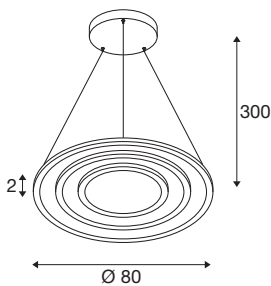

TECHNICAL DATA

Item no.	1007702
IP Code	IP20
Assembly	Surface
Assembly details	Ceiling
Dimmable	Yes
Dimming technology	DALI 2,Touch
Primary nominal voltage	220-240V ~50/60Hz
Secondary power / voltage	1700 mA
Safety class	I
Wattage	58 W
Minimum ambient temperature	-25 °C
Maximum ambient temperature	45 °C
Network rated standby power	0.5 W
Number of luminaires at LS B16A	10
Number of luminaires at LS C16A	16
Level of inrush current	50 A
Duration of inrush current	209 µs
Stroboscopic effect (SVM)	0.4
Lumen	3500/3700 lm
Colour temperature	2700/3000 Kelvin
Color	white
CRI	90

Light Source

1908942 

LXXBXX data	L80B10
Service life	50000 h
Risk Group	1
Height	2 cm
Diameter	80 cm
Pendant length	300 cm
Net weight	8.4 kg
Gross weight	8.988 kg