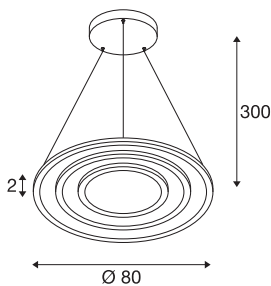

## ONE FLAT

pendant light, triple, 300cm, 2700/3000K, DALI 2, Touch, brass

Clear the ring thrice over for a new, round design: the ONE FLAT pendant light adds another new member to the popular SLV light family with three flat light rings that guarantee outstanding performance. The premium LEDs emit a DALI-dimmable, adjustable colour temperature (2700/3000K) and colour-neutral (CRI>90) light that is especially long-lasting at 50,000 hours. Perfect for upmarket living rooms or commercial areas. A well-rounded lighting experience.

## TECHNICAL DATA

Item no.	1007703
IP Code	IP20
Assembly	Surface
Assembly details	Ceiling
Dimmable	Yes
Dimming technology	DALI 2,Touch
Primary nominal voltage	220-240V ~50/60Hz
Secondary power / voltage	1700 mA
Safety class	I
Wattage	58 W
Minimum ambient temperature	-25 °C
Maximum ambient temperature	45 °C
Network rated standby power	0.5 W
Number of luminaires at LS B16A	10
Number of luminaires at LS C16A	16
Level of inrush current	50 A
Duration of inrush current	209 µs
Stroboscopic effect (SVM)	0.4
Lumen	3500/3700 lm
Colour temperature	2700/3000 Kelvin
Color	brass
CRI	90

## Light Source

1908942 

LXXBXX data	L80B10
Service life	50000 h
Risk Group	1
Height	2 cm
Diameter	80 cm
Pendant length	300 cm
Net weight	8.4 kg
Gross weight	8.988 kg