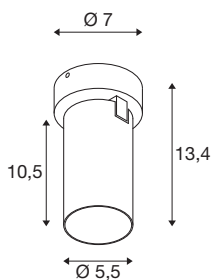

KAMI

wall and ceiling-mounted light, 1x max. 10W, GU10, white/gold

While the members of the KAMi family combine their modern, minimalist design, their characters remain quite different: the new single-lamp wall and ceiling-mounted light emits a high-quality light that can be adjusted as required. The extremely narrow spotlight with a diameter of 5.5 cm is available in black or white with gold, white and black inner rings. The housing can also be removed which makes it easy to replace the GU10 (QPAR 51) luminaire.

TECHNICAL DATA

Item no.	1007716
Socket	GU10
Lamp	LED GU10 51mm
Number of sockets	1
Lamps included	No
Tilt range	90 °
Horizontal rotation range	350 °
IP Code	IP20
Impact resistance class	IK 02
Impact resistance	0.2 Joule
Assembly	Surface
Assembly details	Ceiling, Wall
Primary nominal voltage	220-240V ~50/60Hz
Safety class	I
Wattage	10 W
Minimum ambient temperature	-20 °C
Maximum ambient temperature	45 °C
Color	white
Length	11.4 cm
Width	7 cm
Height	8.2 cm
Net weight	0.36 kg

Gross weight	0.385 kg
--------------	----------