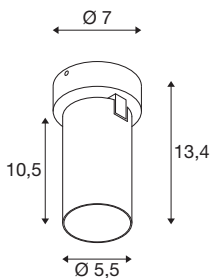

## KAMI

wall and ceiling-mounted light, 1x max. 10W, GU10, black/gold

While the members of the KAMi family combine their modern, minimalist design, their characters remain quite different: the new single-lamp wall and ceiling-mounted light emits a high-quality light that can be adjusted as required. The extremely narrow spotlight with a diameter of 5.5 cm is available in black or white with gold, white and black inner rings. The housing can also be removed which makes it easy to replace the GU10 (QPAR 51) luminaire.

## TECHNICAL DATA

Item no.	1007717
Socket	GU10
Lamp	LED GU10 51mm
Number of sockets	1
Lamps included	No
Tilt range	90 °
Horizontal rotation range	350 °
IP Code	IP20
Impact resistance class	IK 02
Impact resistance	0.2 Joule
Assembly	Surface
Assembly details	Ceiling, Wall
Primary nominal voltage	220-240V ~50/60Hz
Safety class	I
Wattage	10 W
Minimum ambient temperature	-20 °C
Maximum ambient temperature	45 °C
Color	black
Length	11.4 cm
Width	7 cm
Height	8.2 cm
Net weight	0.36 kg

Gross weight	0.385 kg
--------------	----------