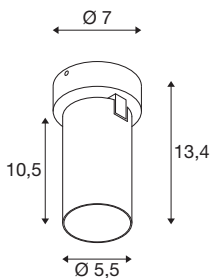

## KAMI

wall and ceiling-mounted light, 1x max. 10W, GU10, white/black

While the members of the KAMi family combine their modern, minimalist design, their characters remain quite different: the new single-lamp wall and ceiling-mounted light emits a high-quality light that can be adjusted as required. The extremely narrow spotlight with a diameter of 5.5 cm is available in black or white with gold, white and black inner rings. The housing can also be removed which makes it easy to replace the GU10 (QPAR 51) luminaire.

## TECHNICAL DATA

Item no.	1007718
Socket	GU10
Lamp	LED GU10 51mm
Number of sockets	1
Lamps included	No
Tilt range	90 °
Horizontal rotation range	350 °
IP Code	IP20
Impact resistance class	IK 02
Impact resistance	0.2 Joule
Assembly	Surface
Assembly details	Ceiling, Wall
Primary nominal voltage	220-240V ~50/60Hz
Safety class	I
Wattage	10 W
Minimum ambient temperature	-20 °C
Maximum ambient temperature	45 °C
Color	white
Length	11.4 cm
Width	7 cm
Height	8.2 cm
Net weight	0.36 kg

Gross weight	0.385 kg
--------------	----------