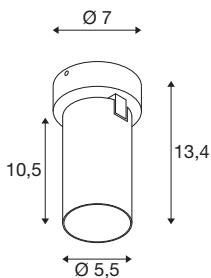

## KAMI

wall and ceiling-mounted light, 1x max. 10W, GU10, white

While the members of the KAMi family combine their modern, minimalist design, their characters remain quite different: the new single-lamp wall and ceiling-mounted light emits a high-quality light that can be adjusted as required. The extremely narrow spotlight with a diameter of 5.5 cm is available in black or white with gold, white and black inner rings. The housing can also be removed which makes it easy to replace the GU10 (QPAR 51) luminaire.

## TECHNICAL DATA

Item no.	1007720
Socket	GU10
Lamp	LED GU10 51mm
Number of sockets	1
Lamps included	No
Tilt range	90 °
Horizontal rotation range	350 °
IP Code	IP20
Impact resistance class	IK 02
Impact resistance	0.2 Joule
Assembly	Surface
Assembly details	Ceiling, Wall
Primary nominal voltage	220-240V ~50/60Hz
Safety class	I
Wattage	10 W
Minimum ambient temperature	-20 °C
Maximum ambient temperature	45 °C
Color	white
Length	11.4 cm
Width	7 cm
Height	8.2 cm
Net weight	0.36 kg

Gross weight	0.385 kg
--------------	----------