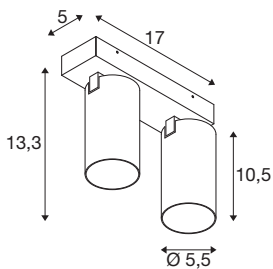

KAMI

ceiling-mounted light, double, 2x max. 10W, GU10, white/gold

While the members of the KAMi family combine their modern, minimalist design, their characters remain quite different: the new twin-lamp ceiling-mounted light emits a high-quality light that can be adjusted as required. The extremely narrow spotlight with a diameter of 5.5 cm is available in black or white with gold, white and black inner rings. The housing can also be removed which makes it easy to replace the GU10 (QPAR 51) luminaire.

TECHNICAL DATA

Item no.	1007722
Socket	GU10
Lamp	LED GU10 51mm
Number of sockets	2
Lamps included	No
Tilt range	90 °
Horizontal rotation range	350 °
IP Code	IP20
Impact resistance class	IK 02
Impact resistance	0.2 Joule
Assembly	Surface
Assembly details	Ceiling
Primary nominal voltage	220-240V ~50/60Hz
Safety class	I
Wattage	10 W
Minimum ambient temperature	-20 °C
Maximum ambient temperature	45 °C
Color	white
Length	17 cm
Width	12.5 cm
Height	8.2 cm
Net weight	0.68 kg

Gross weight	0.728 kg
--------------	----------