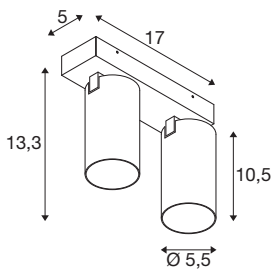

## KAMI

ceiling-mounted light, double, 2x max. 10W, GU10, black/gold

While the members of the KAMi family combine their modern, minimalist design, their characters remain quite different: the new twin-lamp ceiling-mounted light emits a high-quality light that can be adjusted as required. The extremely narrow spotlight with a diameter of 5.5 cm is available in black or white with gold, white and black inner rings. The housing can also be removed which makes it easy to replace the GU10 (QPAR 51) luminaire.

## TECHNICAL DATA

Item no.	1007723
Socket	GU10
Lamp	LED GU10 51mm
Number of sockets	2
Lamps included	No
Tilt range	90 °
Horizontal rotation range	350 °
IP Code	IP20
Impact resistance class	IK 02
Impact resistance	0.2 Joule
Assembly	Surface
Assembly details	Ceiling
Primary nominal voltage	220-240V ~50/60Hz
Safety class	I
Wattage	10 W
Minimum ambient temperature	-20 °C
Maximum ambient temperature	45 °C
Color	black
Length	17 cm
Width	12.5 cm
Height	8.2 cm
Net weight	0.68 kg

Gross weight	0.728 kg
--------------	----------