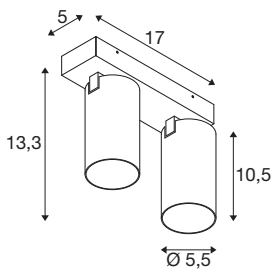

KAMI

ceiling-mounted light, double, 2x max. 10W, GU10, white/black

While the members of the KAMi family combine their modern, minimalist design, their characters remain quite different: the new twin-lamp ceiling-mounted light emits a high-quality light that can be adjusted as required. The extremely narrow spotlight with a diameter of 5.5 cm is available in black or white with gold, white and black inner rings. The housing can also be removed which makes it easy to replace the GU10 (QPAR 51) luminaire.

TECHNICAL DATA

Item no.	1007724
Socket	GU10
Lamp	LED GU10 51mm
Number of sockets	2
Lamps included	No
Tilt range	90 °
Horizontal rotation range	350 °
IP Code	IP20
Impact resistance class	IK 02
Impact resistance	0.2 Joule
Assembly	Surface
Assembly details	Ceiling
Primary nominal voltage	220-240V ~50/60Hz
Safety class	I
Wattage	10 W
Minimum ambient temperature	-20 °C
Maximum ambient temperature	45 °C
Color	white
Length	17 cm
Width	12.5 cm
Height	8.2 cm
Net weight	0.68 kg

Gross weight	0.728 kg
--------------	----------