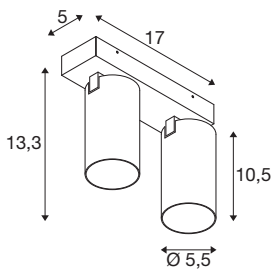

KAMI

ceiling-mounted light, double, 2x max. 10W, GU10, white

While the members of the KAMi family combine their modern, minimalist design, their characters remain quite different: the new twin-lamp ceiling-mounted light emits a high-quality light that can be adjusted as required. The extremely narrow spotlight with a diameter of 5.5 cm is available in black or white with gold, white and black inner rings. The housing can also be removed which makes it easy to replace the GU10 (QPAR 51) luminaire.

TECHNICAL DATA

Item no.	1007726
Socket	GU10
Lamp	LED GU10 51mm
Number of sockets	2
Lamps included	No
Tilt range	90 °
Horizontal rotation range	350 °
IP Code	IP20
Impact resistance class	IK 02
Impact resistance	0.2 Joule
Assembly	Surface
Assembly details	Ceiling
Primary nominal voltage	220-240V ~50/60Hz
Safety class	I
Wattage	10 W
Minimum ambient temperature	-20 °C
Maximum ambient temperature	45 °C
Color	white
Length	17 cm
Width	12.5 cm
Height	8.2 cm
Net weight	0.68 kg

Gross weight	0.728 kg
--------------	----------