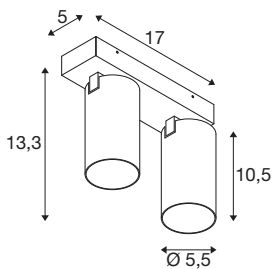

KAMI

ceiling-mounted light, double, 2x max. 10W, GU10, black

While the members of the KAMi family combine their modern, minimalist design, their characters remain quite different: the new twin-lamp ceiling-mounted light emits a high-quality light that can be adjusted as required. The extremely narrow spotlight with a diameter of 5.5 cm is available in black or white with gold, white and black inner rings. The housing can also be removed which makes it easy to replace the GU10 (QPAR 51) luminaire.

TECHNICAL DATA

Item no.	1007727
Socket	GU10
Lamp	LED GU10 51mm
Number of sockets	2
Lamps included	No
Tilt range	90 °
Horizontal rotation range	350 °
IP Code	IP20
Impact resistance class	IK 02
Impact resistance	0.2 Joule
Assembly	Surface
Assembly details	Ceiling
Primary nominal voltage	220-240V ~50/60Hz
Safety class	I
Wattage	10 W
Minimum ambient temperature	-20 °C
Maximum ambient temperature	45 °C
Color	black
Length	17 cm
Width	12.5 cm
Height	8.2 cm
Net weight	0.711 kg

Gross weight	0.787 kg
--------------	----------