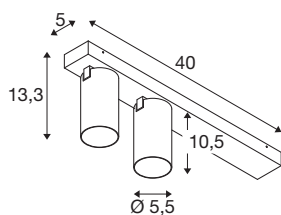

KAMI

ceiling-mounted light, double, long, 2x max. 10W, GU-10, white/gold

While the members of the KAMi family combine their modern, minimalist design, their characters remain quite different: the new twin-lamp and extra-long ceiling-mounted light emits a high-quality light that can be adjusted as required. The extremely narrow spotlight with a diameter of 5.5 cm is available in black or white with gold, white and black inner rings. The housing can also be removed which makes it easy to replace the GU10 (QPAR 51) luminaire.

TECHNICAL DATA

Item no.	1007728
Socket	GU10
Lamp	LED GU10 51mm
Number of sockets	2
Lamps included	No
Tilt range	90 °
Horizontal rotation range	350 °
IP Code	IP20
Impact resistance class	IK 02
Impact resistance	0.2 Joule
Assembly	Surface
Assembly details	Ceiling
Primary nominal voltage	220-240V ~50/60Hz
Safety class	I
Wattage	10 W
Minimum ambient temperature	-20 °C
Maximum ambient temperature	45 °C
Color	white
Length	40 cm
Width	12.5 cm
Height	8.2 cm
Net weight	0.8 kg

Gross weight	0.856 kg
--------------	----------