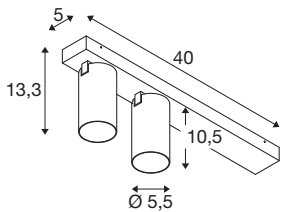

KAMI

ceiling-mounted light, double, long, 2x max. 10W, GU-10, white/black

While the members of the KAMi family combine their modern, minimalist design, their characters remain quite different: the new twin-lamp and extra-long ceiling-mounted light emits a high-quality light that can be adjusted as required. The extremely narrow spotlight with a diameter of 5.5 cm is available in black or white with gold, white and black inner rings. The housing can also be removed which makes it easy to replace the GU10 (QPAR 51) luminaire.

TECHNICAL DATA

Item no.	1007730
Socket	GU10
Lamp	LED GU10 51mm
Number of sockets	2
Lamps included	No
Tilt range	90 °
Horizontal rotation range	350 °
IP Code	IP20
Impact resistance class	IK 02
Impact resistance	0.2 Joule
Assembly	Surface
Assembly details	Ceiling
Primary nominal voltage	220-240V ~50/60Hz
Safety class	I
Wattage	10 W
Minimum ambient temperature	-20 °C
Maximum ambient temperature	45 °C
Color	white
Length	40 cm
Width	12.5 cm
Height	8.2 cm
Net weight	0.8 kg

Gross weight	0.856 kg
--------------	----------