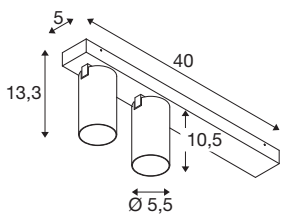

KAMI

ceiling-mounted light, double, long, 2x max. 10W, GU-10, white

While the members of the KAMi family combine their modern, minimalist design, their characters remain quite different: the new twin-lamp and extra-long ceiling-mounted light emits a high-quality light that can be adjusted as required. The extremely narrow spotlight with a diameter of 5.5 cm is available in black or white with gold, white and black inner rings. The housing can also be removed which makes it easy to replace the GU10 (QPAR 51) luminaire.

TECHNICAL DATA

Item no.	1007732
Socket	GU10
Lamp	LED GU10 51mm
Number of sockets	2
Lamps included	No
Tilt range	90 °
Horizontal rotation range	350 °
IP Code	IP20
Impact resistance class	IK 02
Impact resistance	0.2 Joule
Assembly	Surface
Assembly details	Ceiling
Primary nominal voltage	220-240V ~50/60Hz
Safety class	I
Wattage	10 W
Minimum ambient temperature	-20 °C
Maximum ambient temperature	45 °C
Color	white
Length	40 cm
Width	12.5 cm
Height	8.2 cm
Net weight	0.8 kg

Gross weight	0.856 kg
--------------	----------