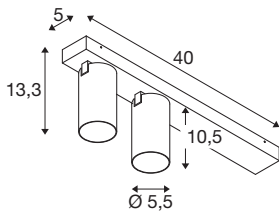

KAMI

ceiling-mounted light, double, long, 2x max. 10W, GU-10, black

While the members of the KAMi family combine their modern, minimalist design, their characters remain quite different: the new twin-lamp and extra-long ceiling-mounted light emits a high-quality light that can be adjusted as required. The extremely narrow spotlight with a diameter of 5.5 cm is available in black or white with gold, white and black inner rings. The housing can also be removed which makes it easy to replace the GU10 (QPAR 51) luminaire.

TECHNICAL DATA

Item no.	1007733
Socket	GU10
Lamp	LED GU10 51mm
Number of sockets	2
Lamps included	No
Tilt range	90 °
Horizontal rotation range	350 °
IP Code	IP20
Impact resistance class	IK 02
Impact resistance	0.2 Joule
Assembly	Surface
Assembly details	Ceiling
Primary nominal voltage	220-240V ~50/60Hz
Safety class	I
Wattage	10 W
Minimum ambient temperature	-20 °C
Maximum ambient temperature	45 °C
Color	black
Length	40 cm
Width	12.5 cm
Height	8.2 cm
Net weight	0.8 kg

Gross weight	0.856 kg
--------------	----------