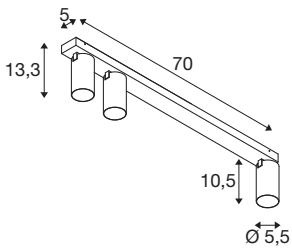

KAMI

ceiling-mounted light, 3x max. 10W, GU10, white/gold

While the members of the KAMi family combine their modern, minimalist design, their characters remain quite different: the new triple-lamp ceiling-mounted light emits a high-quality light that can be adjusted as required. The extremely narrow spotlight with a diameter of 5.5 cm is available in black or white with gold, white and black inner rings. The housing can also be removed which makes it easy to replace the GU10 (QPAR 51) luminaire.

TECHNICAL DATA

Item no.	1007734
Socket	GU10
Lamp	LED GU10 51mm
Number of sockets	3
Lamps included	No
Tilt range	90 °
Horizontal rotation range	350 °
IP Code	IP20
Impact resistance class	IK 02
Impact resistance	0.2 Joule
Assembly	Surface
Assembly details	Ceiling
Primary nominal voltage	220-240V ~50/60Hz
Safety class	I
Wattage	10 W
Minimum ambient temperature	-20 °C
Maximum ambient temperature	45 °C
Color	white
Length	70 cm
Width	12.5 cm
Height	8.2 cm
Net weight	1.34 kg

Gross weight	1.434 kg
--------------	----------