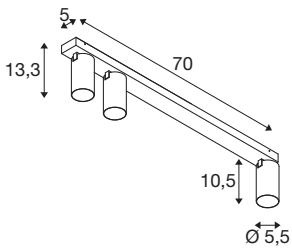

## KAMI

ceiling-mounted light, 3x max. 10W, GU10, black/gold

While the members of the KAMi family combine their modern, minimalist design, their characters remain quite different: the new triple-lamp ceiling-mounted light emits a high-quality light that can be adjusted as required. The extremely narrow spotlight with a diameter of 5.5 cm is available in black or white with gold, white and black inner rings. The housing can also be removed which makes it easy to replace the GU10 (QPAR 51) luminaire.

## TECHNICAL DATA

Item no.	1007735
Socket	GU10
Lamp	LED GU10 51mm
Number of sockets	3
Lamps included	No
Tilt range	90 °
Horizontal rotation range	350 °
IP Code	IP20
Impact resistance class	IK 02
Impact resistance	0.2 Joule
Assembly	Surface
Assembly details	Ceiling
Primary nominal voltage	220-240V ~50/60Hz
Safety class	I
Wattage	10 W
Minimum ambient temperature	-20 °C
Maximum ambient temperature	45 °C
Color	black
Length	70 cm
Width	12.5 cm
Height	8.2 cm
Net weight	1.34 kg

Gross weight	1.434 kg
--------------	----------