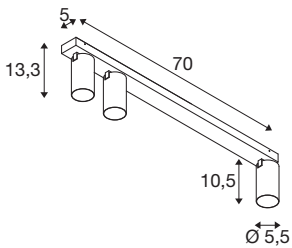

KAMI

ceiling-mounted light, 3x max. 10W, GU10, white/black

While the members of the KAMi family combine their modern, minimalist design, their characters remain quite different: the new triple-lamp ceiling-mounted light emits a high-quality light that can be adjusted as required. The extremely narrow spotlight with a diameter of 5.5 cm is available in black or white with gold, white and black inner rings. The housing can also be removed which makes it easy to replace the GU10 (QPAR 51) luminaire.

TECHNICAL DATA

Item no.	1007736
Socket	GU10
Lamp	LED GU10 51mm
Number of sockets	3
Lamps included	No
Tilt range	90 °
Horizontal rotation range	350 °
IP Code	IP20
Impact resistance class	IK 02
Impact resistance	0.2 Joule
Assembly	Surface
Assembly details	Ceiling
Primary nominal voltage	220-240V ~50/60Hz
Safety class	I
Wattage	10 W
Minimum ambient temperature	-20 °C
Maximum ambient temperature	45 °C
Color	white
Length	70 cm
Width	12.5 cm
Height	8.2 cm
Net weight	1.34 kg

Gross weight	1.434 kg
--------------	----------