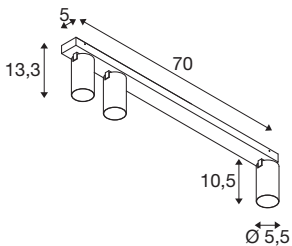

KAMI

ceiling-mounted light, 3x max. 10W, GU10, white

While the members of the KAMi family combine their modern, minimalist design, their characters remain quite different: the new triple-lamp ceiling-mounted light emits a high-quality light that can be adjusted as required. The extremely narrow spotlight with a diameter of 5.5 cm is available in black or white with gold, white and black inner rings. The housing can also be removed which makes it easy to replace the GU10 (QPAR 51) luminaire.

TECHNICAL DATA

Item no.	1007738
Socket	GU10
Lamp	LED GU10 51mm
Number of sockets	3
Lamps included	No
Tilt range	90 °
Horizontal rotation range	350 °
IP Code	IP20
Impact resistance class	IK 02
Impact resistance	0.2 Joule
Assembly	Surface
Assembly details	Ceiling
Primary nominal voltage	220-240V ~50/60Hz
Safety class	I
Wattage	10 W
Minimum ambient temperature	-20 °C
Maximum ambient temperature	45 °C
Color	white
Length	70 cm
Width	12.5 cm
Height	8.2 cm
Net weight	1.373 kg

Gross weight	1.546 kg
--------------	----------