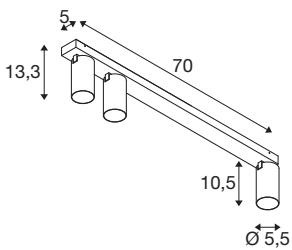

KAMI

ceiling-mounted light, 3x max. 10W, GU10, black

While the members of the KAMi family combine their modern, minimalist design, their characters remain quite different: the new triple-lamp ceiling-mounted light emits a high-quality light that can be adjusted as required. The extremely narrow spotlight with a diameter of 5.5 cm is available in black or white with gold, white and black inner rings. The housing can also be removed which makes it easy to replace the GU10 (QPAR 51) luminaire.

TECHNICAL DATA

Item no.	1007739
Socket	GU10
Lamp	LED GU10 51mm
Number of sockets	3
Lamps included	No
Tilt range	90 °
Horizontal rotation range	350 °
IP Code	IP20
Impact resistance class	IK 02
Impact resistance	0.2 Joule
Assembly	Surface
Assembly details	Ceiling
Primary nominal voltage	220-240V ~50/60Hz
Safety class	I
Wattage	10 W
Minimum ambient temperature	-20 °C
Maximum ambient temperature	45 °C
Color	black
Length	70 cm
Width	12.5 cm
Height	8.2 cm
Net weight	1.34 kg

Gross weight	1.434 kg
--------------	----------