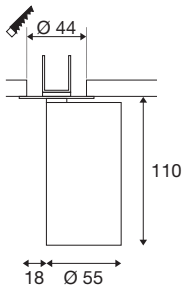

## KAMI

recessed ceiling light, 1x max. 10W, GU10, white/gold

While the members of the KAMi family combine their modern, minimalist design, their characters remain quite different: the new single-lamp recessed ceiling light emits a high-quality light that can be adjusted as required. The extremely narrow spotlight with a diameter of 5.5 cm is available in black or white with gold, white and black inner rings. The housing can also be removed which makes it easy to replace the GU10 (QPAR 51) luminaire.

## TECHNICAL DATA

Item no.	1007740
Socket	GU10
Lamp	LED GU10 51mm
Number of sockets	1
Lamps included	No
Tilt range	90 °
Horizontal rotation range	350 °
IP Code	IP20
Impact resistance class	IK 02
Impact resistance	0.2 Joule
Assembly	Recessed
Assembly details	Ceiling
Primary nominal voltage	220-240V ~50/60Hz
Safety class	II
Wattage	10 W
Minimum ambient temperature	-20 °C
Maximum ambient temperature	45 °C
Color	white
Length	12.5 cm
Width	5.5 cm
Height	5.8 cm
Net weight	0.33 kg

Gross weight	0.353 kg
Shape of cut-out	round
Installation depth	7 cm
Installation diameter	4.4 cm