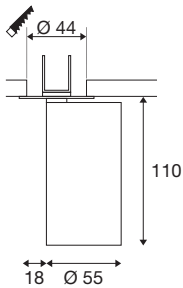

KAMI

recessed ceiling light, 1x max. 10W, GU10, black/gold

While the members of the KAMi family combine their modern, minimalist design, their characters remain quite different: the new single-lamp recessed ceiling light emits a high-quality light that can be adjusted as required. The extremely narrow spotlight with a diameter of 5.5 cm is available in black or white with gold, white and black inner rings. The housing can also be removed which makes it easy to replace the GU10 (QPAR 51) luminaire.

TECHNICAL DATA

Item no.	1007741
Socket	GU10
Lamp	LED GU10 51mm
Number of sockets	1
Lamps included	No
Tilt range	90 °
Horizontal rotation range	350 °
IP Code	IP20
Impact resistance class	IK 02
Impact resistance	0.2 Joule
Assembly	Recessed
Assembly details	Ceiling
Primary nominal voltage	220-240V ~50/60Hz
Safety class	II
Wattage	10 W
Minimum ambient temperature	-20 °C
Maximum ambient temperature	45 °C
Color	black
Length	12.5 cm
Width	5.5 cm
Height	5.8 cm
Net weight	0.33 kg

Gross weight	0.353 kg
Shape of cut-out	round
Installation depth	7 cm
Installation diameter	4.4 cm