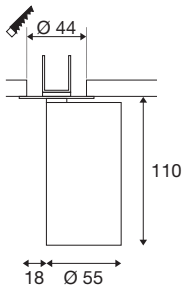

## KAMI

recessed ceiling light, 1x max. 10W, GU10, white/black

While the members of the KAMi family combine their modern, minimalist design, their characters remain quite different: the new single-lamp recessed ceiling light emits a high-quality light that can be adjusted as required. The extremely narrow spotlight with a diameter of 5.5 cm is available in black or white with gold, white and black inner rings. The housing can also be removed which makes it easy to replace the GU10 (QPAR 51) luminaire.

## TECHNICAL DATA

Item no.	1007742
Socket	GU10
Lamp	LED GU10 51mm
Number of sockets	1
Lamps included	No
Tilt range	90 °
Horizontal rotation range	350 °
IP Code	IP20
Impact resistance class	IK 02
Impact resistance	0.2 Joule
Assembly	Recessed
Assembly details	Ceiling
Primary nominal voltage	220-240V ~50/60Hz
Safety class	II
Wattage	10 W
Minimum ambient temperature	-20 °C
Maximum ambient temperature	45 °C
Color	white
Length	12.5 cm
Width	5.5 cm
Height	5.8 cm
Net weight	0.33 kg

Gross weight	0.353 kg
Shape of cut-out	round
Installation depth	7 cm
Installation diameter	4.4 cm