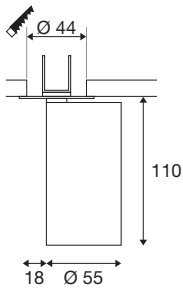

KAMI

recessed ceiling light, 1x max. 10W, GU10, white

While the members of the KAMi family combine their modern, minimalist design, their characters remain quite different: the new single-lamp recessed ceiling light emits a high-quality light that can be adjusted as required. The extremely narrow spotlight with a diameter of 5.5 cm is available in black or white with gold, white and black inner rings. The housing can also be removed which makes it easy to replace the GU10 (QPAR 51) luminaire.

TECHNICAL DATA

Item no.	1007744
Socket	GU10
Lamp	LED GU10 51mm
Number of sockets	1
Lamps included	No
Tilt range	90 °
Horizontal rotation range	350 °
IP Code	IP20
Impact resistance class	IK 02
Impact resistance	0.2 Joule
Assembly	Recessed
Assembly details	Ceiling
Primary nominal voltage	220-240V ~50/60Hz
Safety class	II
Wattage	10 W
Minimum ambient temperature	-20 °C
Maximum ambient temperature	45 °C
Color	white
Length	12.5 cm
Width	5.5 cm
Height	5.8 cm
Net weight	0.33 kg

Gross weight	0.353 kg
Shape of cut-out	round
Installation depth	7 cm
Installation diameter	4.4 cm