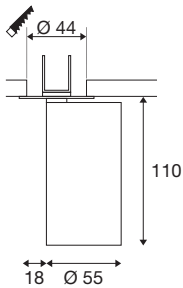

## KAMI

recessed ceiling light, 1x max. 10W, GU10, black

While the members of the KAMi family combine their modern, minimalist design, their characters remain quite different: the new single-lamp recessed ceiling light emits a high-quality light that can be adjusted as required. The extremely narrow spotlight with a diameter of 5.5 cm is available in black or white with gold, white and black inner rings. The housing can also be removed which makes it easy to replace the GU10 (QPAR 51) luminaire.

## TECHNICAL DATA

Item no.	1007745
Socket	GU10
Lamp	LED GU10 51mm
Number of sockets	1
Lamps included	No
Tilt range	90 °
Horizontal rotation range	350 °
IP Code	IP20
Impact resistance class	IK 02
Impact resistance	0.2 Joule
Assembly	Recessed
Assembly details	Ceiling
Primary nominal voltage	220-240V ~50/60Hz
Safety class	II
Wattage	10 W
Minimum ambient temperature	-20 °C
Maximum ambient temperature	45 °C
Color	black
Length	12.5 cm
Width	5.5 cm
Height	5.8 cm
Net weight	0.33 kg

Gross weight	0.353 kg
Shape of cut-out	round
Installation depth	7 cm
Installation diameter	4.4 cm