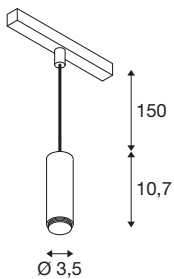

TECHNICAL DATA

Item no.	1007747
Number of different light outlets	1
IP Code	IP20
Impact resistance class	IK 02
Impact resistance	0.2 Joule
Assembly details	Track,Track Ceiling
Dimmable	Yes
Dimming technology	DALI 2
Primary nominal voltage	48V
Secondary power / voltage	200 mA
Safety class	III
Wattage	8 W
Minimum ambient temperature	0 °C
Maximum ambient temperature	35 °C
Network rated standby power	0.5 W
Lumen	700 lm
Colour temperature	3000 Kelvin
Beam angle	40 °
Color	bronze
CRI	90
LXXBXX data	L80B50
Service life	50000 h

Risk Group	1
Height	10.7 cm
Diameter	3.45 cm
Pendant length	150 cm
Net weight	0.234 kg
Gross weight	0.25 kg

1007542	LALU® PLATE 15 , Lampshade, Mix&Match, H:1.5 cm, bronze
1007532	LALU® CONE 15 , Lamp- shade, Mix&Match, H:17 cm, black
1007544	LALU® PLATE 15 , Lampshade, Mix&Match, H:1.5 cm, black
1007545	LALU® PLATE 22 , Lampshade, Mix&Match, H:1.5 cm, bronze