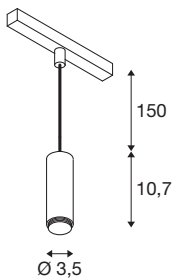

TECHNICAL DATA

Item no.	1007748
Number of different light outlets	1
IP Code	IP20
Impact resistance class	IK 02
Impact resistance	0.2 Joule
Assembly details	Track,Track Ceiling
Dimmable	Yes
Dimming technology	DALI 2
Primary nominal voltage	48V
Secondary power / voltage	200 mA
Safety class	III
Wattage	8 W
Minimum ambient temperature	0 °C
Maximum ambient temperature	35 °C
Network rated standby power	0.5 W
Lumen	700 lm
Colour temperature	3000 Kelvin
Beam angle	40 °
Color	white
CRI	90
LXXBXX data	L80B50
Service life	50000 h

Risk Group	1
Height	10.7 cm
Diameter	3.45 cm
Pendant length	150 cm
Net weight	0.234 kg
Gross weight	0.25 kg

1007542	LALU® PLATE 15 , Lampshade, Mix&Match, H:1.5 cm, bronze
1007532	LALU® CONE 15 , Lamp- shade, Mix&Match, H:17 cm, black
1007544	LALU® PLATE 15 , Lampshade, Mix&Match, H:1.5 cm, black
1007545	LALU® PLATE 22 , Lampshade, Mix&Match, H:1.5 cm, bronze