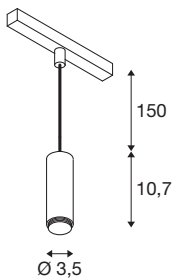

TECHNICAL DATA

Item no.	1007749
Number of different light outlets	1
IP Code	IP20
Impact resistance class	IK 02
Impact resistance	0.2 Joule
Assembly details	Track,Track Ceiling
Dimmable	Yes
Dimming technology	DALI 2
Primary nominal voltage	48V
Secondary power / voltage	200 mA
Safety class	III
Wattage	8 W
Minimum ambient temperature	0 °C
Maximum ambient temperature	35 °C
Network rated standby power	0.5 W
Lumen	700 lm
Colour temperature	3000 Kelvin
Beam angle	40 °
Color	black
CRI	90
LXXBXX data	L80B50
Service life	50000 h

Risk Group	1
Height	10.7 cm
Diameter	3.45 cm
Pendant length	150 cm
Net weight	0.234 kg
Gross weight	0.25 kg

1007542	LALU® PLATE 15 , Lampshade, Mix&Match, H:1.5 cm, bronze
1007532	LALU® CONE 15 , Lamp- shade, Mix&Match, H:17 cm, black
1007544	LALU® PLATE 15 , Lampshade, Mix&Match, H:1.5 cm, black
1007545	LALU® PLATE 22 , Lampshade, Mix&Match, H:1.5 cm, bronze