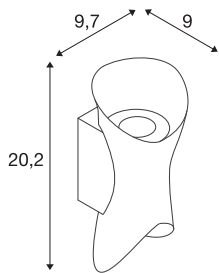

## MODELA

wall light, up/down, 2700K, PHASE, white/gold

The unusually styled MODELA up/down wall light brings the interior design trend for organic shapes into your exterior space. The IP65-certified outdoor lights are available in white, black or with gold accents. The softly curved design creates a sharply defined cone of light that provides warm white (2700 K) and dimmable accents. Ideal for illuminating facades in an elegant, atmospheric and long-lasting way (L80, 50,000h).

## TECHNICAL DATA

Item no.	1007806
Number of different light outlets	2
IP Code	IP65
Impact resistance class	IK 07
Impact resistance	0.2 Joule
Assembly	Surface
Assembly details	Wall
Dimmable	Yes
Dimming technology	trailing edge
Number of through-wires	65
Primary nominal voltage	220-240V ~50Hz
Secondary power / voltage	95 mA
Safety class	I
Wattage	7.5 W
Minimum ambient temperature	-20 °C
Maximum ambient temperature	45 °C
Number of luminaires at LS B16A	213
Number of luminaires at LS C16A	213
Level of inrush current	3.44 A
Duration of inrush current	48.4 µs
Temperature at glass (light emission)	58 °C
Stroboscopic effect (SVM)	0.01

## Light Source

1907083

Lumen	810 lm
Colour temperature	2700 Kelvin
Beam angle	60 °
Color	white
CRI	80
LXXBXX data	L80B50
Service life	50000 h
Risk Group	1
Width	9.7 cm
Height	20.2 cm
Depth	9 cm
Net weight	0.62 kg
Gross weight	0.663 kg