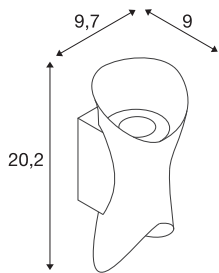

MODELA

wall light, up/down, 2700K, PHASE, black/gold

The unusually styled MODELA up/down wall light brings the interior design trend for organic shapes into your exterior space. The IP65-certified outdoor lights are available in white, black or with gold accents. The softly curved design creates a sharply defined cone of light that provides warm white (2700 K) and dimmable accents. Ideal for illuminating facades in an elegant, atmospheric and long-lasting way (L80, 50,000h).

TECHNICAL DATA

Item no.	1007807
Number of different light outlets	2
IP Code	IP65
Impact resistance class	IK 07
Impact resistance	0.2 Joule
Assembly	Surface
Assembly details	Wall
Dimmable	Yes
Dimming technology	trailing edge
Number of through-wires	65
Primary nominal voltage	220-240V ~50Hz
Secondary power / voltage	95 mA
Safety class	I
Wattage	7.5 W
Minimum ambient temperature	-20 °C
Maximum ambient temperature	45 °C
Number of luminaires at LS B16A	213
Number of luminaires at LS C16A	213
Level of inrush current	3.44 A
Duration of inrush current	48.4 µs
Temperature at glass (light emission)	58 °C
Stroboscopic effect (SVM)	0.01

Light Source

1907083

Lumen	810 lm
Colour temperature	2700 Kelvin
Beam angle	60 °
Color	black
CRI	80
LXXBXX data	L80B50
Service life	50000 h
Risk Group	1
Width	9.7 cm
Height	20.2 cm
Depth	9 cm
Net weight	0.62 kg
Gross weight	0.663 kg