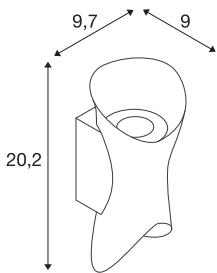

MODELA

wall light, up/down, 2700K, PHASE, black

The unusually styled MODELA up/down wall light brings the interior design trend for organic shapes into your exterior space. The IP65-certified outdoor lights are available in white, black or with gold accents. The softly curved design creates a sharply defined cone of light that provides warm white (2700 K) and dimmable accents. Ideal for illuminating facades in an elegant, atmospheric and long-lasting way (L80, 50,000h).

TECHNICAL DATA

Item no.	1007808
Number of different light outlets	2
IP Code	IP65
Impact resistance class	IK 07
Impact resistance	0.2 Joule
Assembly	Surface
Assembly details	Wall
Dimmable	Yes
Dimming technology	trailing edge
Number of through-wires	65
Primary nominal voltage	220-240V ~50Hz
Secondary power / voltage	95 mA
Safety class	I
Wattage	7.5 W
Minimum ambient temperature	-20 °C
Maximum ambient temperature	45 °C
Number of luminaires at LS B16A	213
Number of luminaires at LS C16A	213
Level of inrush current	3.44 A
Duration of inrush current	48.4 µs
Temperature at glass (light emission)	58 °C
Stroboscopic effect (SVM)	0.01

Light Source

1907083

Lumen	770 lm
Colour temperature	2700 Kelvin
Beam angle	60 °
Color	black
CRI	80
LXXBXX data	L80B50
Service life	50000 h
Risk Group	1
Width	9.7 cm
Height	20.2 cm
Depth	9 cm
Net weight	0.62 kg
Gross weight	0.663 kg