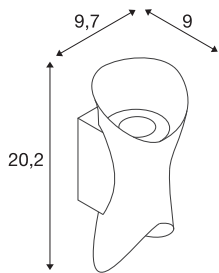

## MODELA

wall light, up/down, 2700K, PHASE, white

The unusually styled MODELA up/down wall light brings the interior design trend for organic shapes into your exterior space. The IP65-certified outdoor lights are available in white, black or with gold accents. The softly curved design creates a sharply defined cone of light that provides warm white (2700 K) and dimmable accents. Ideal for illuminating facades in an elegant, atmospheric and long-lasting way (L80, 50,000h).

## TECHNICAL DATA

Item no.	1007809
Number of different light outlets	2
IP Code	IP65
Impact resistance class	IK 07
Impact resistance	0.2 Joule
Assembly	Surface
Assembly details	Wall
Dimmable	Yes
Dimming technology	trailing edge
Number of through-wires	65
Primary nominal voltage	220-240V ~50Hz
Secondary power / voltage	95 mA
Safety class	I
Wattage	7.5 W
Minimum ambient temperature	-20 °C
Maximum ambient temperature	45 °C
Number of luminaires at LS B16A	213
Number of luminaires at LS C16A	213
Level of inrush current	3.44 A
Duration of inrush current	48.4 µs
Temperature at glass (light emission)	58 °C
Stroboscopic effect (SVM)	0.01

## Light Source

1907083

Lumen	800 lm
Colour temperature	2700 Kelvin
Beam angle	60 °
Color	white
CRI	80
LXXBXX data	L80B50
Service life	50000 h
Risk Group	1
Width	9.7 cm
Height	20.2 cm
Depth	9 cm
Net weight	0.62 kg
Gross weight	0.663 kg