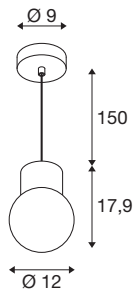

VARYT

pendant light, 150cm, E14, 6W, brass

The VARYT pendant light brings modern, elegant and exclusive SLV design to every bathroom. The high-quality aluminium and steel-finished lights are available in four trendsetting colours. The white Triplex glass shade emits a homogenous light that transforms any angle into a feel-good oasis. Thanks to its IP44 protection class, the VARYT is naturally also protected against water spray. You can choose from two different glass shades (lined or pleated) which are available as an accessory.

TECHNICAL DATA

Item no.	1007812
Socket	E14
Lamp	C35
Number of sockets	1
Lamps included	No
IP Code	IP20
Impact resistance class	IK 02
Impact resistance	0.2 Joule
Assembly	Surface
Assembly details	Ceiling
Primary nominal voltage	220-240V ~50/60Hz
Safety class	I
Wattage	6 W
Minimum ambient temperature	-20 °C
Maximum ambient temperature	40 °C
Color	brass
Height	17.9 cm
Diameter	12 cm
Pendant length	150 cm
Net weight	0.842 kg
Gross weight	0.901 kg