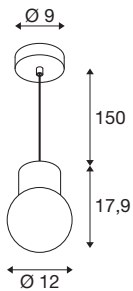

VARYT

pendant light, 150cm, E14, 6W, chrome

The VARYT pendant light brings modern, elegant and exclusive SLV design to every bathroom. The high-quality aluminium and steel-finished lights are available in four trendsetting colours. The white Triplex glass shade emits a homogenous light that transforms any angle into a feel-good oasis. Thanks to its IP44 protection class, the VARYT is naturally also protected against water spray. You can choose from two different glass shades (lined or pleated) which are available as an accessory.

TECHNICAL DATA

Item no.	1007813
IP Code	IP20
Impact resistance class	IK 02
Impact resistance	0.2 Joule
Assembly	Surface
Assembly details	Ceiling
Primary nominal voltage	220-240V ~50/60Hz
Safety class	I
Minimum ambient temperature	-20 °C
Maximum ambient temperature	40 °C
Color	chrome
Height	17.9 cm
Diameter	12 cm
Pendant length	150 cm
Net weight	0.842 kg
Gross weight	0.901 kg