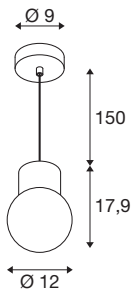

## VARYT

pendant light, 150cm, E14, 6W, white

The VARYT pendant light brings modern, elegant and exclusive SLV design to every bathroom. The high-quality aluminium and steel-finished lights are available in four trendsetting colours. The white Triplex glass shade emits a homogenous light that transforms any angle into a feel-good oasis. Thanks to its IP44 protection class, the VARYT is naturally also protected against water spray. You can choose from two different glass shades (lined or pleated) which are available as an accessory.

## TECHNICAL DATA

Item no.	1007814
Socket	E14
Lamp	C35
Number of sockets	1
Lamps included	No
IP Code	IP20
Impact resistance class	IK 02
Impact resistance	0.2 Joule
Assembly	Surface
Assembly details	Ceiling
Primary nominal voltage	220-240V ~50/60Hz
Safety class	I
Wattage	6 W
Minimum ambient temperature	-20 °C
Maximum ambient temperature	40 °C
Color	white
Height	17.9 cm
Diameter	12 cm
Pendant length	150 cm
Net weight	0.842 kg
Gross weight	0.901 kg