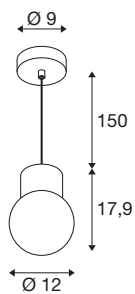

VARYT

pendant light, 150cm, E14, 6W, black

The VARYT pendant light brings modern, elegant and exclusive SLV design to every bathroom. The high-quality aluminium and steel-finished lights are available in four trendsetting colours. The white Triplex glass shade emits a homogenous light that transforms any angle into a feel-good oasis. Thanks to its IP44 protection class, the VARYT is naturally also protected against water spray. You can choose from two different glass shades (lined or pleated) which are available as an accessory.

TECHNICAL DATA

Item no.	1007815
Socket	E14
Lamp	C35
Number of sockets	1
Lamps included	No
IP Code	IP20
Impact resistance class	IK 02
Impact resistance	0.2 Joule
Assembly	Surface
Assembly details	Ceiling
Primary nominal voltage	220-240V ~50/60Hz
Safety class	I
Wattage	6 W
Minimum ambient temperature	-20 °C
Maximum ambient temperature	40 °C
Color	black
Height	17.9 cm
Diameter	12 cm
Pendant length	150 cm
Net weight	0.842 kg
Gross weight	0.901 kg