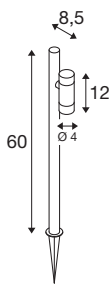

HELIA SLIM Pole

single, LED outdoor free-standing light, black IP65 3000K

With its minimalist design and black finish, the HELIA SLIM free-standing lamp blends naturally into any outdoor environment. While the warm white light (3000 K) radiates a particularly cosy atmosphere, the high-quality coating makes long-lasting use (L70B50, 50,000h) possible even near the coast. Thanks to the 1.5 m cable with Schuko plug (IP44), the location of the bollard light, which is equipped with 6 W lamp heads and 38° optics, can be easily varied.

TECHNICAL DATA

Item no.	1007868
Number of different light outlets	1
Rotating or tilting	tiltable
IP Code	IP65
Impact resistance class	IK 03
Assembly	Mobile
Primary nominal voltage	220-240V ~50/60Hz
Secondary power / voltage	500 mA
Safety class	I
Wattage	6 W
Minimum ambient temperature	-20 °C
Maximum ambient temperature	40 °C
Number of luminaires at LS B16A	116
Number of luminaires at LS C16A	116
Level of inrush current	4.92 A
Duration of inrush current	94 µs
Temperature at glass (light emission)	60 °C
Stroboscopic effect (SVM)	0
Lumen	450 lm
Colour temperature	3000 Kelvin
Beam angle	38 °
Color	black

Light Source

1116699 

CRI	80
LXXBXX data	L70B50
Service life	50000 h
Risk Group	1
Width	12 cm
Height	60 cm
Depth	8.5 cm
Net weight	0.77 kg
Gross weight	0.824 kg