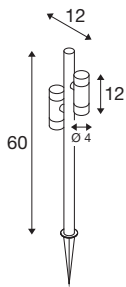

HELIA SLIM Pole

double, LED outdoor free-standing light, black IP65 3000K

With its minimalist design and black finish, the HELIA SLIM free-standing lamp blends naturally into any outdoor environment. While the warm white light (3000 K) radiates a particularly cosy atmosphere, the high-quality coating makes long-lasting use (L70B50, 50,000h) possible even near the coast. Thanks to the 1.5 m cable with Schuko plug (IP44), the location of the bollard light, which is equipped with 6 W lamp heads and 38° optics, can be easily varied.

TECHNICAL DATA

Item no.	1007869
Number of different light outlets	2
Rotating or tilting	tiltable
IP Code	IP65
Impact resistance class	IK 03
Assembly	Mobile
Primary nominal voltage	220-240V ~50/60Hz
Secondary power / voltage	500 mA
Safety class	I
Wattage	12 W
Minimum ambient temperature	-20 °C
Maximum ambient temperature	40 °C
Number of luminaires at LS B16A	116
Number of luminaires at LS C16A	116
Level of inrush current	4.92 A
Duration of inrush current	94 µs
Temperature at glass (light emission)	60 °C
Stroboscopic effect (SVM)	0
Lumen	900 lm
Colour temperature	3000 Kelvin
Beam angle	38 °
Color	black

Light Source

1116699	
---------	---

CRI	80
LXXBXX data	L70B50
Service life	50000 h
Risk Group	1
Width	12 cm
Height	60 cm
Depth	12 cm
Net weight	0.96 kg
Gross weight	1.027 kg