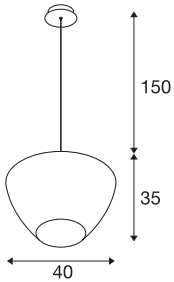

PANTILO CONVEX 40

pendant light, 150cm, E27, max. 40W, copper

PANTILO CONVEX is the name of the SLV pendant light with a unique design, whose outwardly curved glass shade is now also available in the colours copper, gold and white. The various cable lengths (150 cm / 250 cm), which can also be shortened, cover all installation heights. A suspended highlight in glass for hotels, restaurants or private living spaces, whose eye-catching effect can be further enhanced by installing several lights as a cloud.

TECHNICAL DATA

Item no.	1007876
Socket	E27
IP Code	IP20
Assembly	Surface
Assembly details	Ceiling
Primary nominal voltage	220-240V ~50/60Hz
Safety class	I
Wattage	40 W
Ambient temperature	25 °C
Color	chrome
Height	35 cm
Diameter	40 cm
Pendant length	150 cm
Net weight	2.7 kg
Gross weight	2.889 kg

Recommended lamp

1005305	A60 E27 Mirrorhead , chrome LED light, 7.5W 2700K CRI90 180°
1005265	ST64 E27 , gold LED light, 7.5W 2500K CRI90 320°
1005303	A60 E27 , transparent LED light, 7.5W 2700K CRI90 320°
1005286	QT14 G9 , White LED light, 3.6W 3000K CRI90 300°