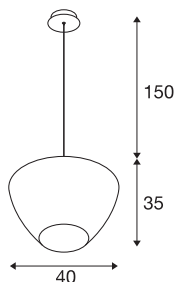

## PANTILO CONVEX 40

pendant light, 150cm, E27, max. 40W, gold

PANTILO CONVEX is the name of the SLV pendant light with a unique design, whose outwardly curved glass shade is now also available in the colours copper, gold and white. The various cable lengths (150 cm / 250 cm), which can also be shortened, cover all installation heights. A suspended highlight in glass for hotels, restaurants or private living spaces, whose eye-catching effect can be further enhanced by installing several lights as a cloud.

## TECHNICAL DATA

Item no.	1007877
Socket	E27
IP Code	IP20
Assembly	Surface
Assembly details	Ceiling
Primary nominal voltage	220-240V ~50/60Hz
Safety class	I
Wattage	40 W
Ambient temperature	25 °C
Color	chrome
Height	35 cm
Diameter	40 cm
Pendant length	150 cm
Net weight	2.7 kg
Gross weight	2.889 kg

## Recommended lamp

1005305	A60 E27 Mirrorhead , chrome LED light, 7.5W 2700K CRI90 180°
1005265	ST64 E27 , gold LED light, 7.5W 2500K CRI90 320°
1005303	A60 E27 , transparent LED light, 7.5W 2700K CRI90 320°
1005286	QT14 G9 , White LED light, 3.6W 3000K CRI90 300°