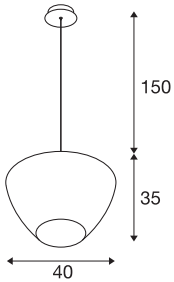

PANTILO CONVEX 40

pendant light, 150cm, E27, max. 40W, white

PANTILO CONVEX is the name of the SLV pendant light with a unique design, whose outwardly curved glass shade is now also available in the colours copper, gold and white. The various cable lengths (150 cm / 250 cm), which can also be shortened, cover all installation heights. A suspended highlight in glass for hotels, restaurants or private living spaces, whose eye-catching effect can be further enhanced by installing several lights as a cloud.

TECHNICAL DATA

Item no.	1007878
Socket	E27
IP Code	IP20
Assembly	Surface
Assembly details	Ceiling
Primary nominal voltage	220-240V ~50/60Hz
Safety class	I
Wattage	40 W
Ambient temperature	25 °C
Color	chrome
Height	35 cm
Diameter	40 cm
Pendant length	150 cm
Net weight	2.7 kg
Gross weight	2.889 kg

Recommended lamp

1005305	A60 E27 Mirrorhead , chrome LED light, 7.5W 2700K CRI90 180°
1005265	ST64 E27 , gold LED light, 7.5W 2500K CRI90 320°
1005303	A60 E27 , transparent LED light, 7.5W 2700K CRI90 320°
1005286	QT14 G9 , White LED light, 3.6W 3000K CRI90 300°