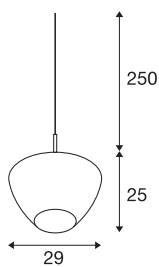

## PANTILO CONVEX 29

pendant light, 250cm, E27, max. 40W, white

PANTILO CONVEX is the name of the SLV pendant light with a unique design, whose outwardly curved glass shade is now also available in the colours copper, gold and white. The various cable lengths (150 cm / 250 cm), which can also be shortened, cover all installation heights. A suspended highlight in glass for hotels, restaurants or private living spaces, whose eye-catching effect can be further enhanced by installing several lights as a cloud.

## TECHNICAL DATA

Item no.	1007881
Socket	E27
IP Code	IP20
Assembly	Surface
Assembly details	Ceiling with Acc.
Primary nominal voltage	220-240V ~50/60Hz
Safety class	II
Wattage	40 W
Ambient temperature	25 °C
Color	chrome
Height	25 cm
Diameter	29 cm
Net weight	1.5 kg
Gross weight	1.605 kg