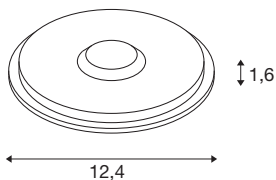

## BIG PLOT module

aluminium, 3000K

PLOT is the module for creating lighting effects and directional lighting in outdoor areas. Extraordinary lighting effects can be created with this BIG PLOT module made of aluminium and polymethylmethacrylate (PMMA). BIG PLOT is a winner with its high quality, and not only in the colour aluminium. The IP 67 protection class provides optimum protection.

## TECHNICAL DATA

Item no.	1008000
IP Code	IP67
Impact resistance class	IK 06
Impact resistance	1 Joule
Assembly	Surface
Assembly details	Ground,Ground with Acc.
Primary nominal voltage	220-240V ~50/60Hz
Wattage	4.9 W
Minimum ambient temperature	-25 °C
Maximum ambient temperature	45 °C
Level of inrush current	28 A
Duration of inrush current	84 µs
Stroboscopic effect (SVM)	0.4
Lumen	540 lm
Colour temperature	3000 Kelvin
Beam angle	180 °
Color	aluminium
CRI	80
LXXBXX data	L70B50
Service life	35000 h
Length	12.4 cm
Width	12.4 cm

## Accessories

228726	Y-CONNECTION BOX , black, IP68
228730	CONNECTION BOX , 3-pin, IP68
1001262	BIG PLOT cover , 2 out- lets, anthracite
1001263	BIG PLOT cover , 4 out- lets, anthracite

Height	1.6 cm
Depth	12.4 cm
Diameter	12.4 cm
Net weight	0.341 kg
Gross weight	0.47 kg